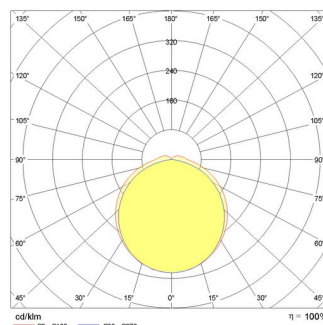

Photometric data